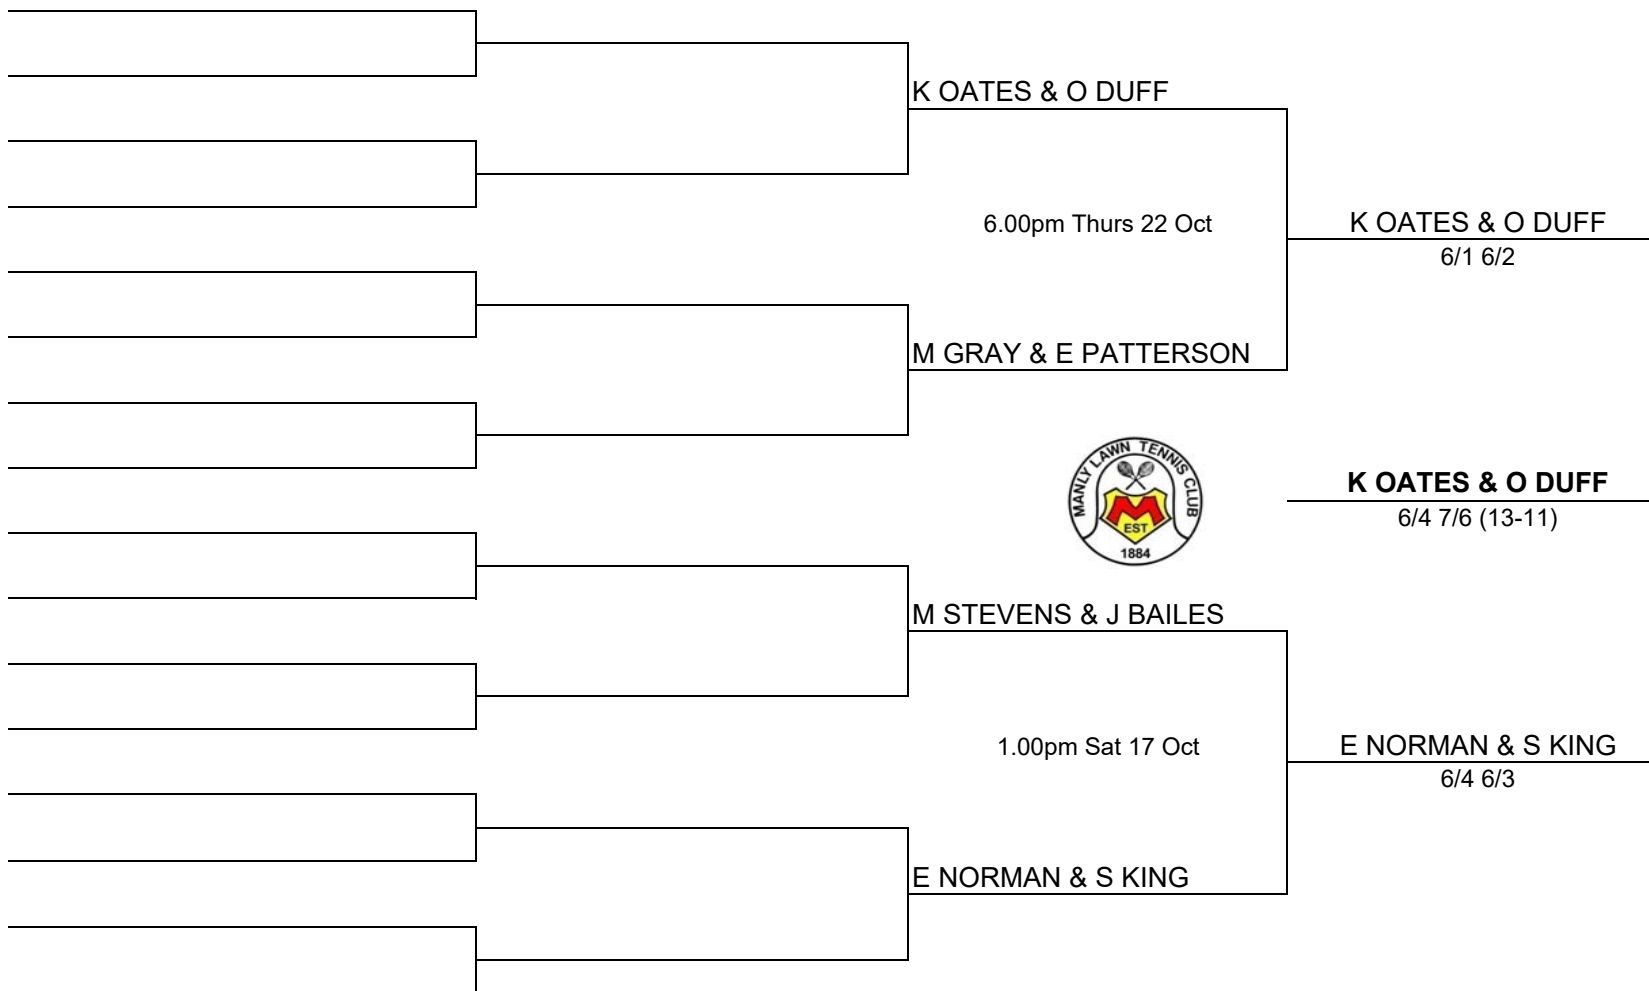

2020 Manly Lawn Tennis Club Championships

Event 9. A-Grade Women's Doubles

*ProSet to 9 games
8-all TB*

2 TB sets, 10pt match TB

2 TB sets, 10pt match TB