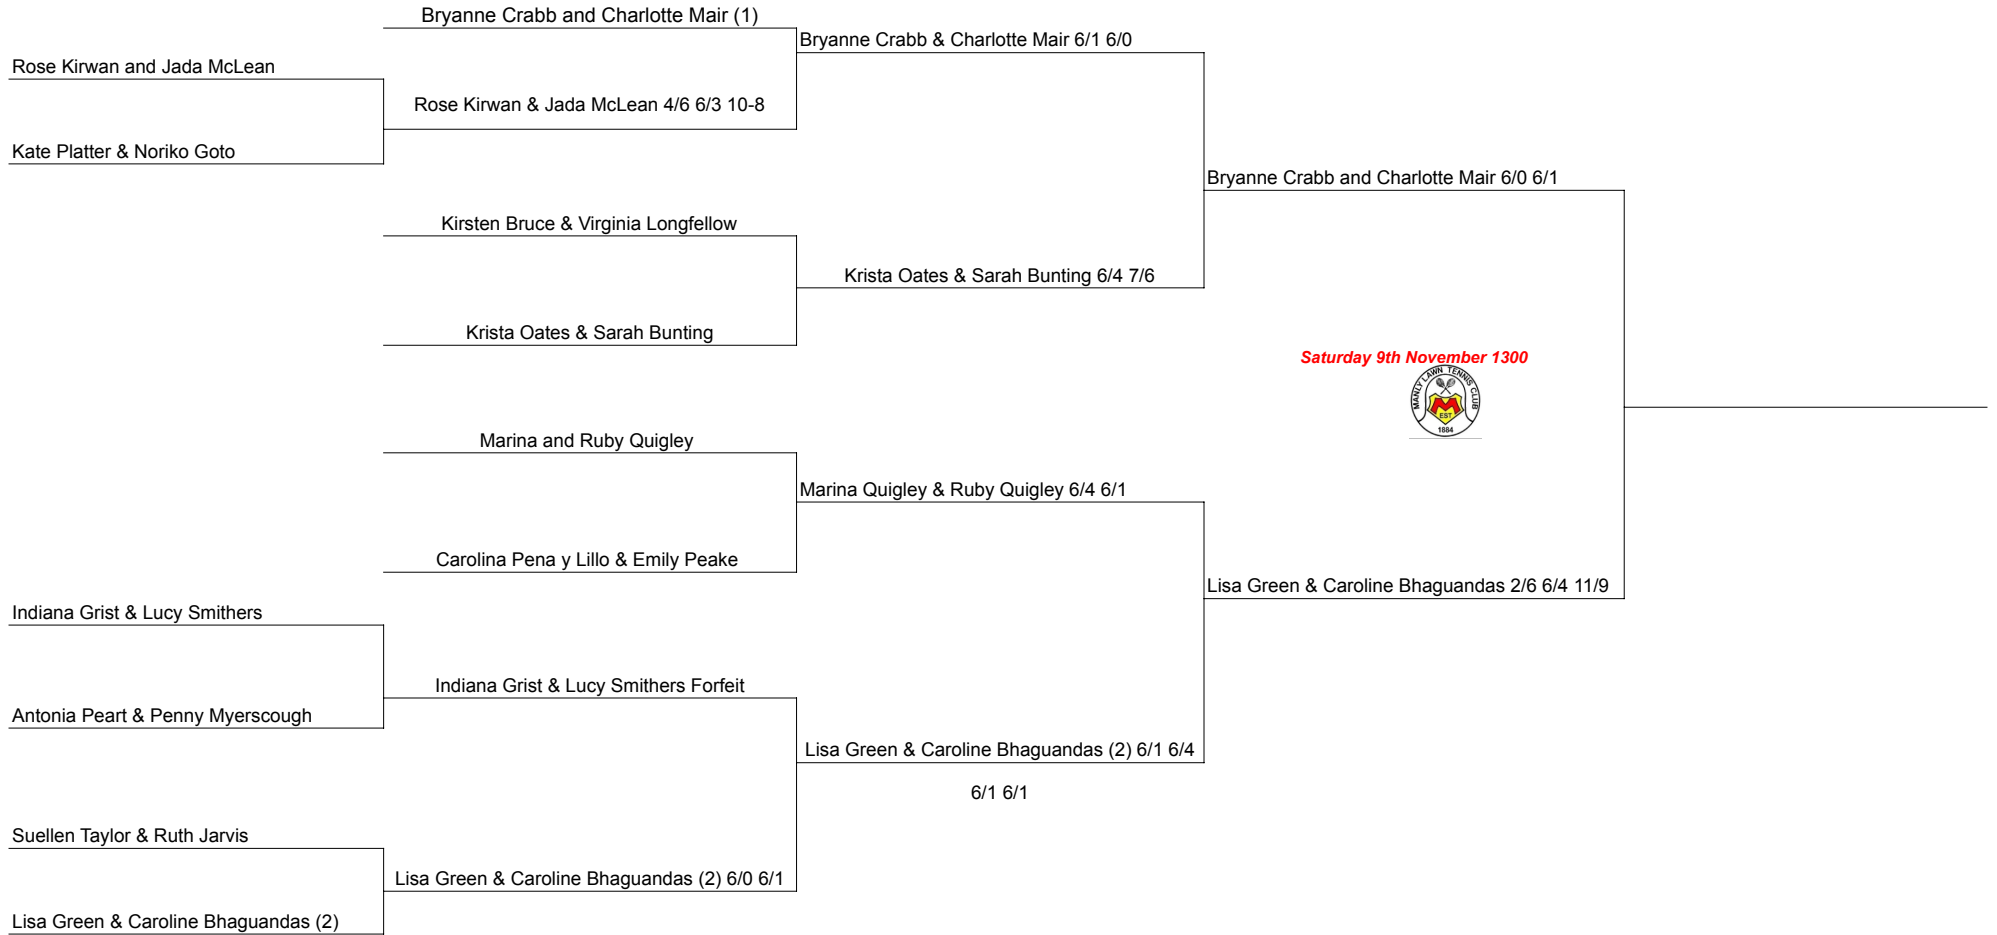

# 2024 Manly Lawn Tennis Club Championships

## Event 4.

## Open Women's Doubles

2 TB sets, 10pt match TB

2 TB sets, 10pt match TB

2 TB sets, 10pt match TB

3 TB sets