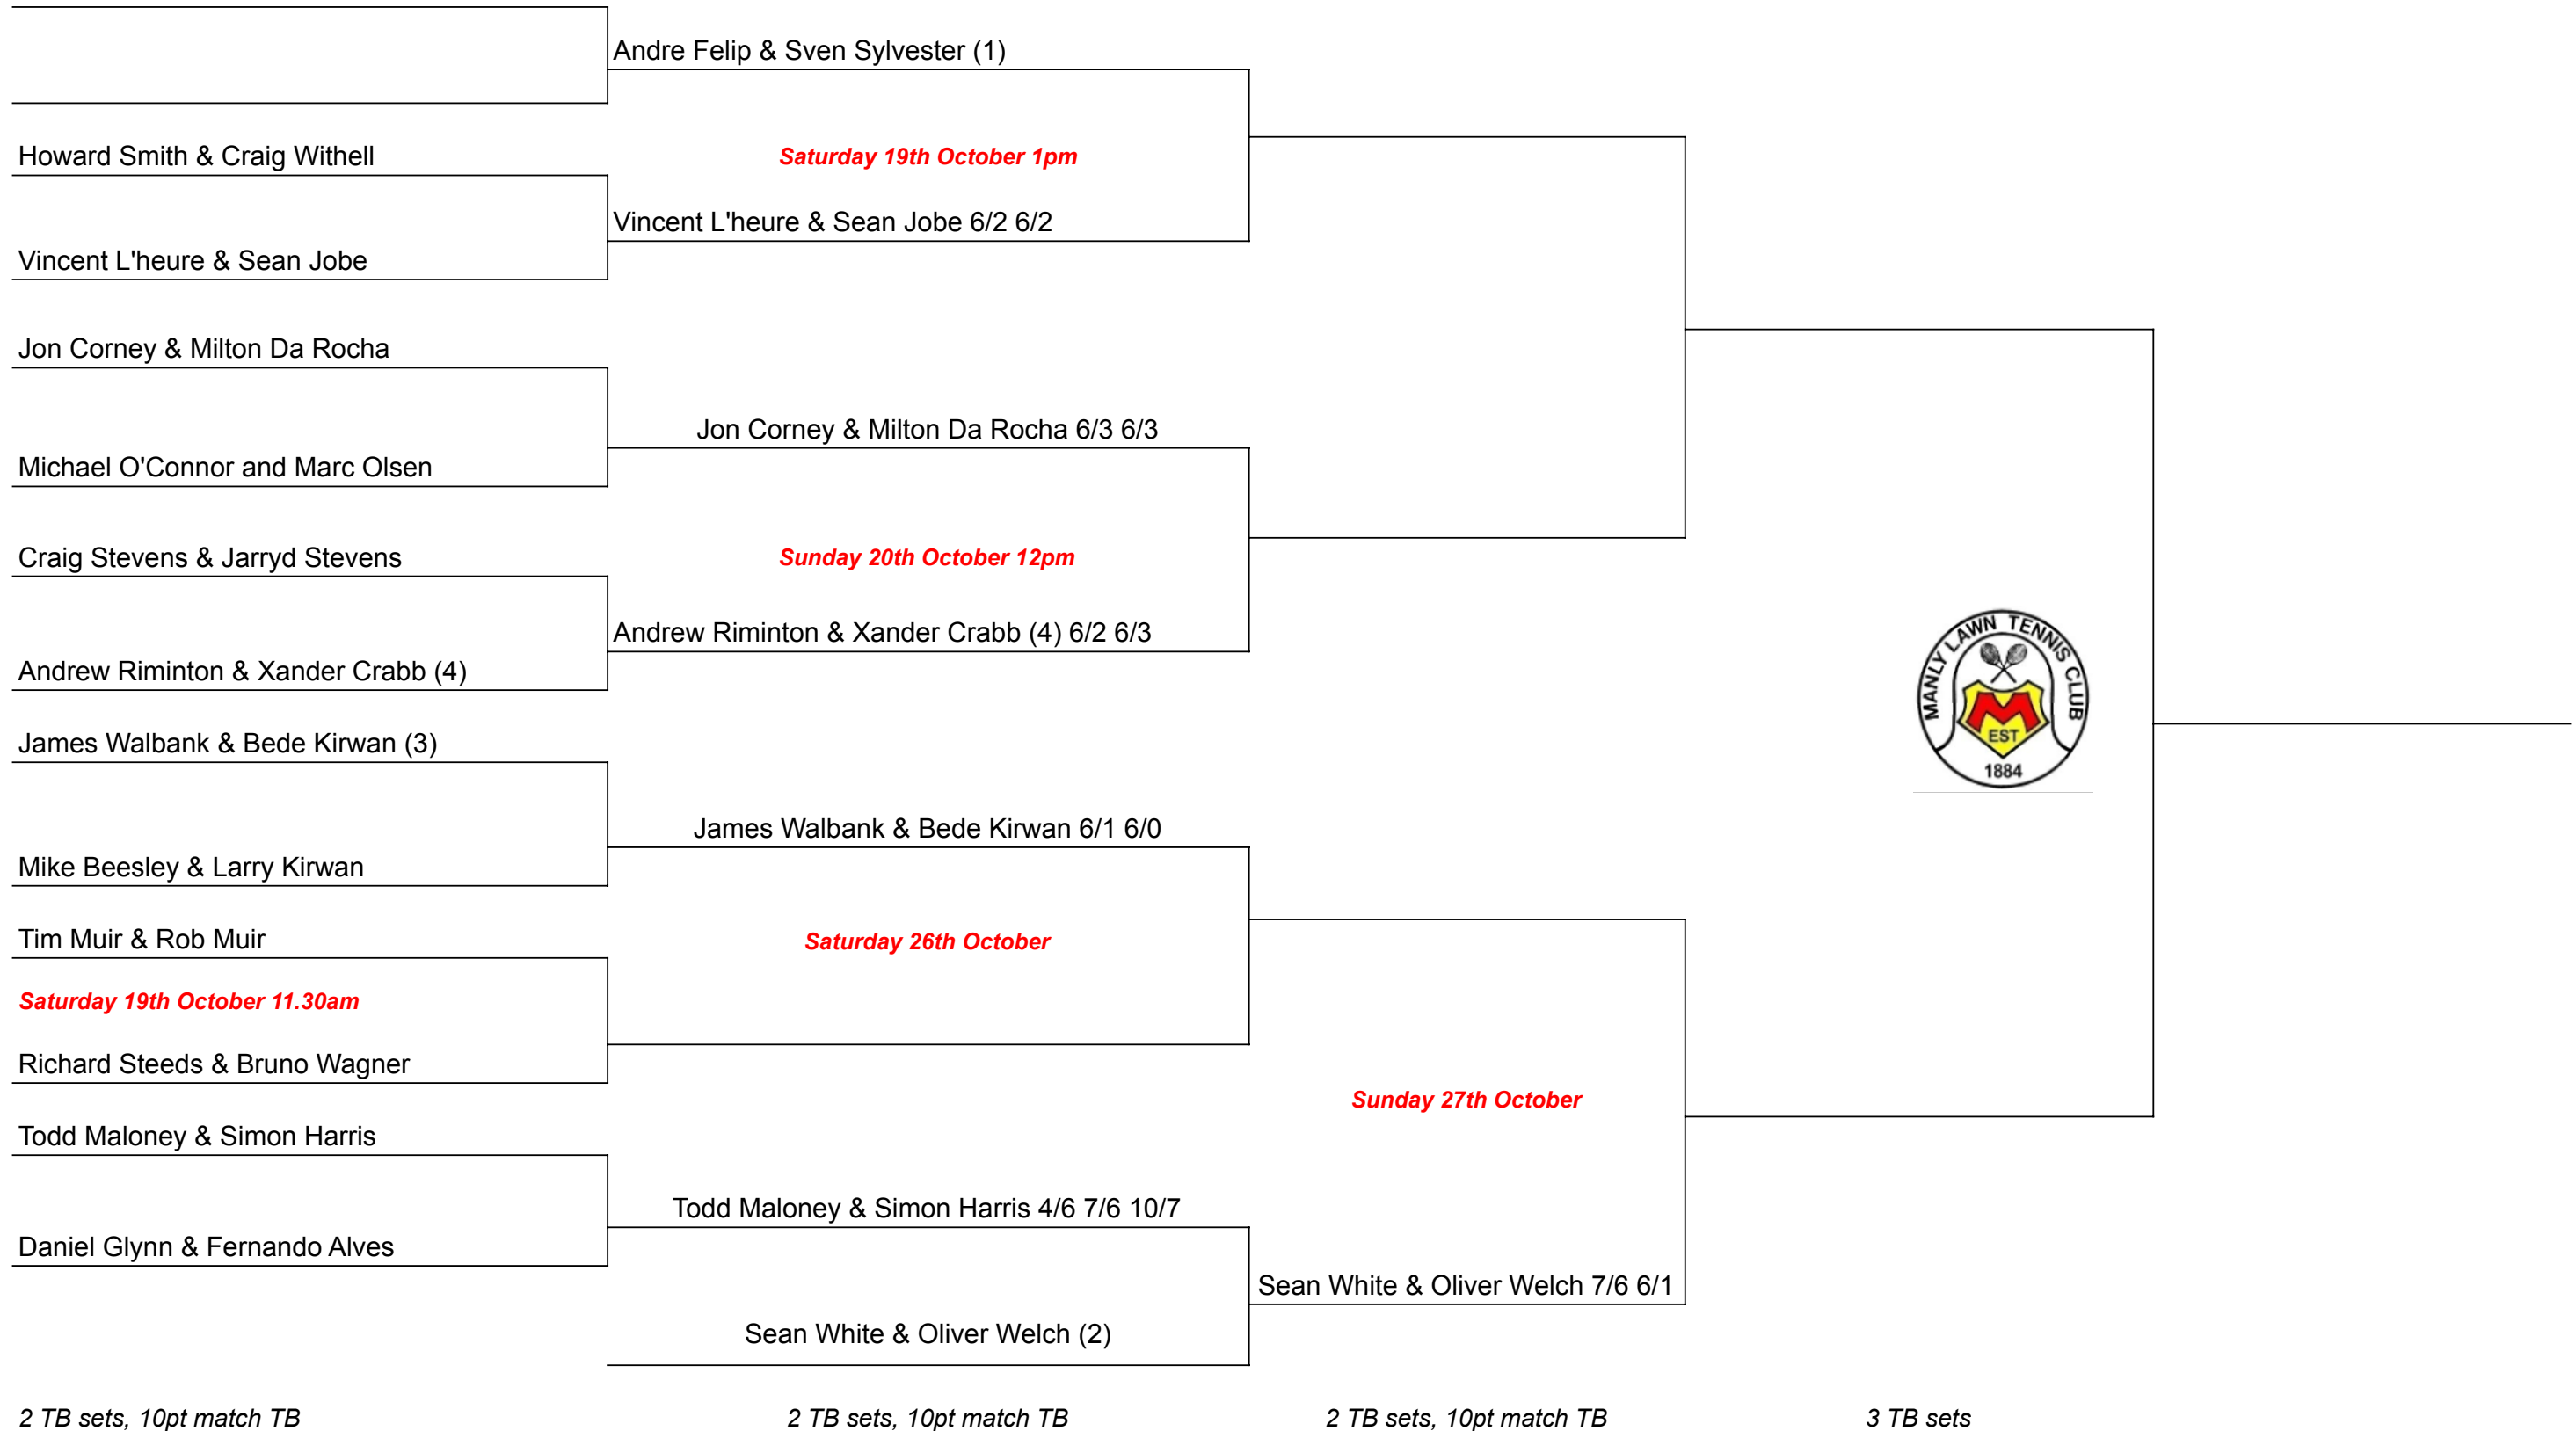

# 2024 Manly Lawn Tennis Club Championships

## Event 2.

## Open Men's Doubles

2 TB sets, 10pt match TB

2 TB sets, 10pt match TB

2 TB sets, 10pt match TB

3 TB sets